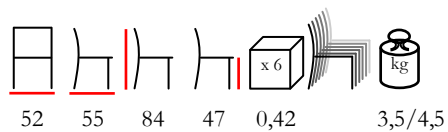

by Nardi

by Nardi

BIT/S

chair - polypropylene fiberglass

sedia - polipropilene fiberglass

by Nardi

NET/P

armchair - polypropylene fiberglass