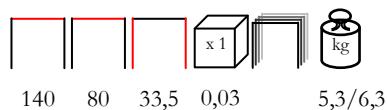

by Nardi

**CUBE KIT/T HIGH 140x80x107**

height lifting sistem - aluminium varnished

rialzo per tavolo - alluminio verniciato

by Nardi

by Nardi

CLIP 70/T

table - polypropylene fiberglass - durelTOP