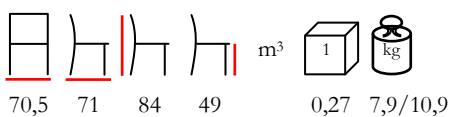

by Nardi

ARIA/P

armchair - polypropylene with cushion

poltrona - polipropilene con cuscino

ARIA/T 60

coffee table - polypropylene

tavolino - polipropilene

by Nardi

ARIA/T 100

coffee table - polypropylene

tavolino - polipropilene

by Nardi