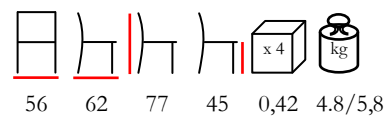

LORD/P

armchair - aluminium anthracite - outdoor
fabric dark grey

poltrona - alluminio antracite - tessuto per esterno
grigio scuro