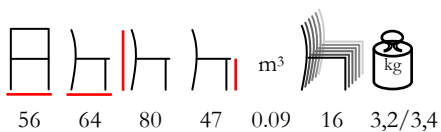

BETTY/P

armchair - aluminium grey - polyester grey

poltrona - alluminio grigio - poliester grigio