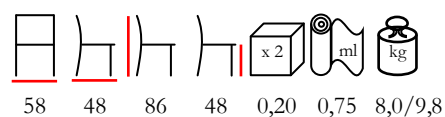

CARLA/S

chair - steel varnished - upholstered

min. 20 pcs

sedia - acciaio verniciato - imbottita

min. 20 pz