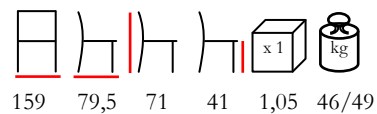

SEASIDE/LOVE SEAT

love seat - wooden frame - mahogany backrests, armrests and feet

divano 2 posti - fusto in legno - schienali, braccioli e piedini in mogano