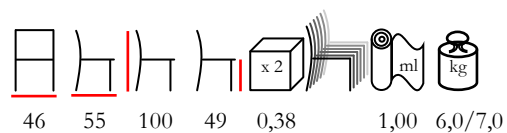

chair - stained beechwood - upholstered

sedia - faggio tinto - imbottita

HAVANA/IMP

chair - stained beechwood - upholstered

min. 30 pcs

sedia - faggio tinto - imbottita

min. 30 pz

LIWY/S