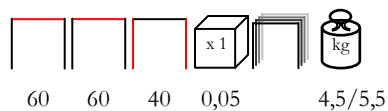

ARIA/P

armchair - polypropylene with cushion

poltrona - polipropilene con cuscino

ARIA/T 60

coffee table - polypropylene

tavolino - polipropilene

by Nardi

ARIA/T 100