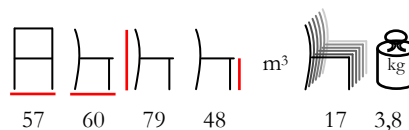

WEST/P

armchair - aluminium anthracite - polyester dark grey

poltrona - alluminio antracite - poliestere grigio scuro