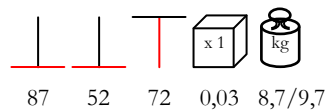

antracite

by Nardi

BASE SCUDO DOUBLE PIEGHEVOLE

table base - aluminium varnished, max 70x110 - 80x120

base tavolo - alluminio verniciato, max 70x110 - 80x120

white

turtle dove

tortora