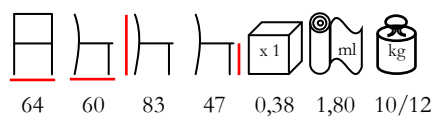

BOSTON/P

armchair - stained beechwood - upholstered

poltrona - faggio tinto - imbottita