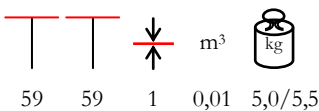

HPL TABLE TOPS PIANI TAVOLO HPL

HPL table tops are supplied on request; for any information about sizes, colours and availability, please contact our sales offices. HPL is high pressure laminate, it has a black core. Resistant to time wear, humidity, steam, ultraviolet rays, termites, mushrooms, spores, molds. It is a lifting surface from 6 mm and it is easy to install. Fire retardand class 2. NO chlorine, asbestos, formaldehyde, suitable for food contact.

Attention: remove the protective film from both sides and check fixing screws length

I piani tavolo in hpl vengono forniti su richiesta; per ogni informazione riguardo le misure, i colori e la disponibilità, per cortesia contattate i nostri uffici. HPL è un laminato ad alta pressione, si presenta con l'inconfondibile interno nero. Resiste all'usura del tempo, umidità, vapore, raggi ultravioletti, termiti, funghi, spore e muffe. È autoportante dai 6 mm, caratteristica che lo rende di semplice installazione. Autoestinguente e ignifugo classe 2. Non contiene cloro, amianto e formaldeide, idoneo al contatto alimentare. Certificato Fira Institute per l'emissione di formaldeide libera.

Attenzione: rimuovere la pellicola protettiva da entrambi i lati e verificare la lunghezza delle viti di fissaggio