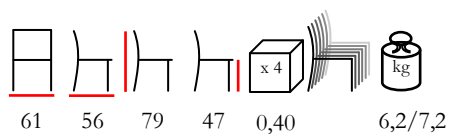

DANY/PN

armchair - steel anthracite - polyester taupe
poltrona - acciaio antracite - poliestere tortora