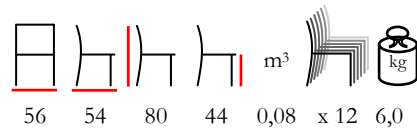

CRIS/P

armchair - steel ral colour - polyester min.50 pcs

poltrona - acciaio colori ral - poliester min. 50 pz