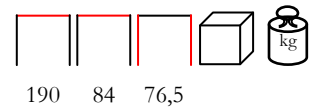

MEDO PANCA BASSA/FR

bench - solid ash wood 4 cm with back

panca - frassino massiccio 4 cm con schienale

MEDO T/FR

table - solid ash wood 4 cm with back

tavolo - frassino massiccio 4 cm

MEDO PANCA/ABETE

bench - solid fir wood 4 cm with back