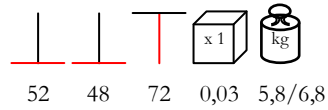

BASE SCUDO PIEGHEVOLE

table base - aluminium varnished, max Ø 80 - 80x80

base tavolo - alluminio verniciato, max Ø 80 - 80x80