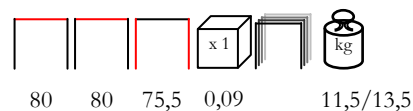

white
bianco

turtle dove
tortora

tobacco
tabacco

anthracite
antracite

by Nardi

CUBE KIT/T HIGH 80x80x107

height lifting sistem - aluminium varnished

rialzo per tavolo - alluminio verniciato