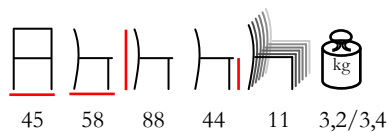

SINGAPORE/P

armchair - aluminium bamboo look - brown outdoor net

poltrona - alluminio bamboo look - rete marrone per esterno

SINGAPORE/S

chair - aluminium bamboo look - brown outdoor net

sedia - alluminio bamboo look - rete marrone per esterno