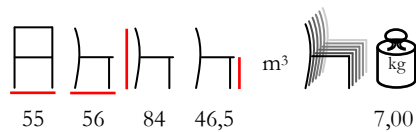

LEO/PI

armchair - steel anthracite - weaved seat min. 20 pcs

poltrona - acciaio antracite - seduta intrecciata min. 20 pz