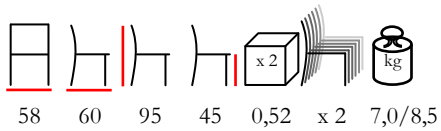

ROYAL/PI

armchair - aluminium white washed - pe grey - upholstered water repellent fabric seat

poltrona - alluminio decapato - pe grigio - sedile imbottito con stoffa idrorepellente