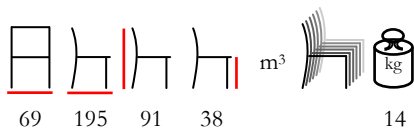

OMEGA

sunbed - polypropylene - synthetic replaceable fabric, 4 positions

lettino - polipropilene - tessuto sintetico ricambiabile, 4 posizioni