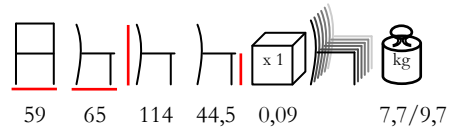

6087

by Nardi

DARSENA/P

armchair - polypropylene fiberglass

poltrona - polipropilene fiberglass

white
bianco

turtle dove
tortora

anthracite/
antracite