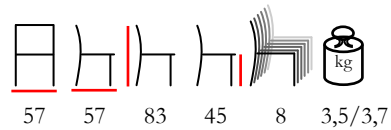

NATURA/P

armchair - aluminium bamboo look - brown outdoor net

poltrona - alluminio bamboo look - rete marrone per esterno