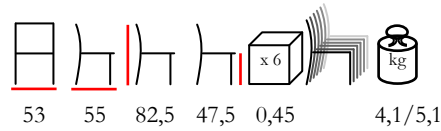

by Nardi

RIVA/P

armchair - polypropylene fiberglass

poltrona - polipropilene fiberglass