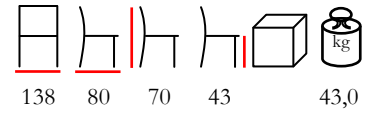

DIVA/D 2

sofa three seaters - aluminium anthracite - polyester grey

divano due posti - alluminio antracite - poliestere grigio