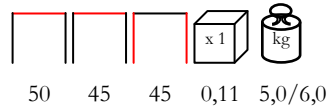

SEASIDE/T

caffè table - solid mahogany frame

tavolino - fusto in mogano