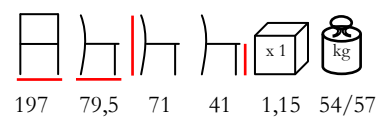

SEASIDE/DIVANO

sofa - wooden frame - mahogany backrests, armrests and feet

divano - fusto in legno - schienali, braccioli e piedini in mogano