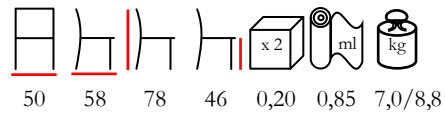

GIULIA/S

chair - steel varnished - upholstered
min. 20 pcs

sedia - acciaio verniciato - imbottita
min. 20 pz