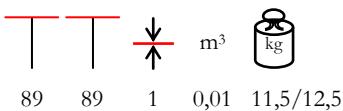

HPL TABLE TOPS PIANI TAVOLO HPL

HPL table tops are supplied on request; for any information about sizes, colours and availability, please contact our sales offices. HPL is high pressure laminate, it has a black core. Resistant to time wear, humidity, steam, ultraviolet rays, termites, mushrooms, spores, molds. It is a lifting surface from 6 mm and it is easy to install. Fire retardand class 2. NO chlorine, asbestos, formaldehyde, suitable for food contact.

Attention: remove the protective film from both sides and check fixing screws length

I piani tavolo in hpl vengono forniti su richiesta; per ogni informazione riguardo le misure, i colori e la disponibilità, per cortesia contattate i nostri uffici. HPL è un laminato ad alta pressione, si presenta con l'inconfondibile interno nero. Resiste all'usura del tempo, umidità, vapore, raggi ultravioletti, termiti, funghi, spore e muffe. È autoportante dai 6 mm, caratteristica che lo rende di semplice installazione. Autoestinguente e ignifugo classe 2. Non contiene cloro, amianto e formaldeide, idoneo al contatto alimentare. Certificato Fira Institute per l'emissione di formaldeide libera.

Attenzione: rimuovere la pellicola protettiva da entrambi i lati e verificare la lunghezza delle viti di fissaggio