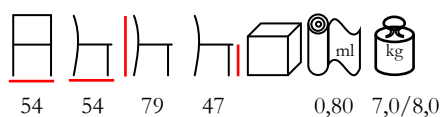

MIRIAM/S

chair - steel varnished - upholstered
min. 20 pcs

sedia - acciaio verniciato - imbottita
min. 20 pz