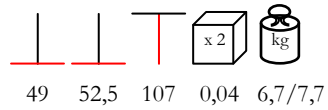

antracite

by Nardi

BASE IBISCO HIGH PIEGHEVOLE

table base - aluminium varnished, max Ø 70 - 70x70

base tavolo - alluminio verniciato, max Ø 70 - 70x70

white

turtle dove

tortora