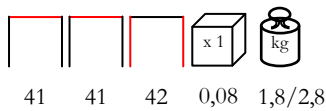

COMBO 60/T

table - polypropylene fiberglass regenerated

tavolo - polipropilene fiberglass rigenerato

by Nardi

gesso gesso cactus cactus

basalto basalto terra terra

COMBO 70/T

table - polypropylene fiberglass regenerated

tavolo - polipropilene fiberglass rigenerato

by Nardi

gesso gesso cactus cactus

basalto basalto terra terra

COMBO KIT/T HIGH

height table lifting system - polypropylene fiberglass regenerated

rialzo per tavolo - polipropilene fiberglass rigenerato

by Nardi

gesso gesso cactus cactus

basalto basalto terra terra