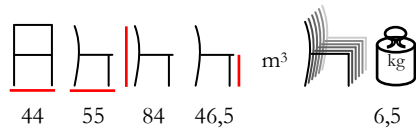

LEO/S

chair - steel anthracite - solid scratched pine seat min. 20 pcs

sedia - acciaio antracite - seduta in pino massello graffiato min. 20 pz