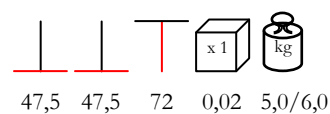

silver anthracitee
antracite

by Nardi

BASE FIORE ALU

table base - aluminium varnished, max Ø 80 - 80x80

base tavolo - alluminio verniciato, max Ø 80 - 80x80

white turtle dove
tortora

tobacco silver anthracitee
tabacco antracite