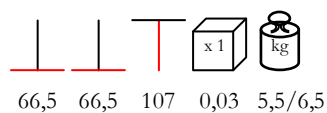

white turtle dove
tortora

silver anthracitee
antracite

by Nardi

BASE CALICE ALU HIGH

table base - aluminium varnished, max Ø 70 - 70x70

base tavolo - alluminio verniciato, max Ø 70 - 70x70

white turtle dove
tortora