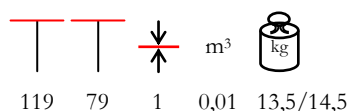

HPL TABLE TOPS PIANI TAVOLO HPL

HPL table tops are supplied on request; for any information about sizes, colours and availability, please contact our sales offices. HPL is high pressure laminate, it has a black core. Resistant to time wear, humidity, steam, ultraviolet rays, termites, mushrooms, spores, molds. It is a lifting surface from 6 mm and it is easy to install. Fire retardand class 2. NO chlorine, asbestos, formaldehyde, suitable for food contact.

Attention: remove the protective film from both sides and check fixing screws length

I piani tavolo in hpl vengono forniti su richiesta; per ogni informazione riguardo le misure, i colori e la disponibilità, per cortesia contattate i nostri uffici. HPL è un laminato ad alta pressione, si presenta con l'inconfondibile interno nero. Resiste all'usura del tempo, umidità, vapore, raggi ultravioletti, termiti, funghi, spore e muffe. È autoportante dai 6 mm, caratteristica che lo rende di semplice installazione. Autoestinguente e ignifugo classe 2. Non contiene cloro, amianto e formaldeide, idoneo al contatto alimentare. Certificato Fira Institute per l'emissione di formaldeide libera.

Attenzione: rimuovere la pellicola protettiva da entrambi i lati e verificare la lunghezza delle viti di fissaggio