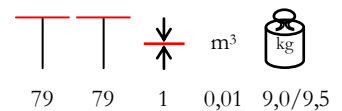

HPL TABLE TOPS PIANI TAVOLO HPL

HPL table tops are supplied on request; for any information about sizes, colours and availability, please contact our sales offices. HPL is high pressure laminate, it has a black core. Resistant to time wear, humidity, steam, ultraviolet rays, termites, mushrooms, spores, molds. It is a lifting surface from 6 mm and it is easy to install. Fire retardand class 2. NO chlorine, asbestos, formaldehyde, suitable for food contact.

Attention: remove the protective film from both sides and check fixing screws length

I piani tavolo in hpl vengono forniti su richiesta; per ogni informazione riguardo le misure, i colori e la disponibilità, per cortesia contattate i nostri uffici. HPL è un laminato ad alta pressione, si presenta con l'inconfondibile interno nero. Resiste all'usura del tempo, umidità, vapore, raggi ultravioletti, termiti, funghi, spore e muffe. È autoportante dai 6 mm, caratteristica che lo rende di semplice installazione. Autoestinguente e ignifugo classe 2. Non contiene cloro, amianto e formaldeide, idoneo al contatto alimentare. Certificato Fira Institute per l'emissione di formaldeide libera.

Attenzione: rimuovere la pellicola protettiva da entrambi i lati e verificare la lunghezza delle viti di fissaggio