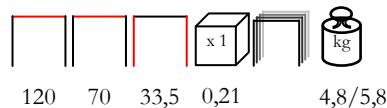

by Nardi

**CUBE KIT/T HIGH 120x70x107**

height lifting sistem - aluminium varnished

rialzo per tavolo - alluminio verniciato

by Nardi

**CUBE/T 140x80**

table - aluminium varnished - durelTOP

tavolo - alluminio verniciato - durelTOP