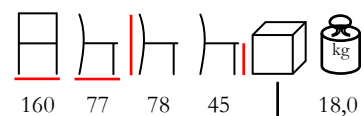

DROP/D

sofa - aluminium black - polyester black

divano - alluminio nero - poliester nero