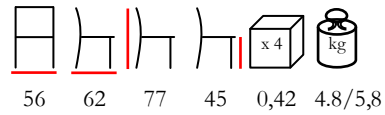

poltrona - alluminio antracite - poliestere antracite

LORD/P

armchair - aluminium anthracite - outdoor
fabric beige-brown

poltrona - alluminio antracite - tessuto per esterno
beige-marrone

LORD/P

armchair - aluminium anthracite - outdoor
fabric light grey