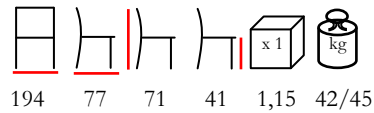

panca - fusto in legno - piedini in mogano

192 77 41 41 0,66 38/41

SEASIDE/LETTINO

daybed - wooden frame - mahogany backrest and feet

lettino - fusto in legno - schienale e piedini in mogano

SEASIDE/LOUNGE