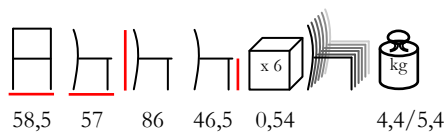

sedia - acciaio antracite - seduta intrecciata min. 20 pz

by Nardi

BORA/P

armchair - polypropylene fiberglass

poltrona - polipropilene fiberglass

by Nardi

BORA/S

chair - polypropylene fiberglass