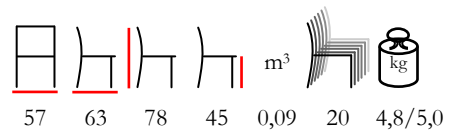

CALVI/P

armchair - aluminium anthracite - polyester rope
poltrona - alluminio antracite - poliestere corda