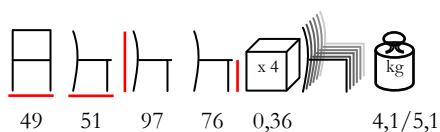

FARO/SG

barstool - polypropylene fiberglass

sgabello - polipropilene fiberglass

by Nardi

FARO/SG MINI

barstool - polypropylene fiberglass

sgabello - polipropilene fiberglass

by Nardi

LIDO/SG

barstool - polypropylene fiberglass

sgabello - polipropilene fiberglass

by Nardi

LIDO/SG MINI

barstool - polypropylene fiberglass

sgabello - polipropilene fiberglass

by Nardi