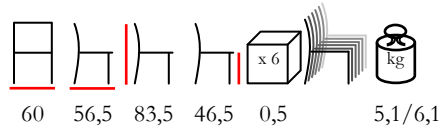

by Nardi

DOGA/S

chair - polypropylene fiberglass

sedia - polipropilene fiberglass