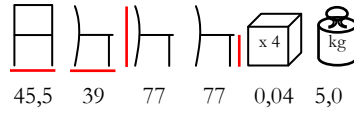

KNOCK/SG

barstool - unassembled steel/polypropylene
min. 10 pcs

sgabello - smontato acciaio - polipropilene
min. 10 pz

KNOCK/SG MINI

barstool - unassembled steel/polypropylene
min. 10 pcs

sgabello - smontato acciaio - polipropilene
min. 10 pz