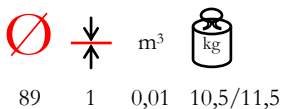

HPL TABLE TOPS PIANI TAVOLO HPL

HPL table tops are supplied on request; for any information about sizes, colours and availability, please contact our sales offices. HPL is high pressure laminate, it has a black core. Resistant to time wear, humidity, steam, ultraviolet rays, termites, mushrooms, spores, molds. It is a lifting surface from 6 mm and it is easy to install. Fire retardand class 2. NO chlorine, asbestos, formaldehyde, suitable for food contact.

Attention: remove the protective film from both sides and check fixing screws length

I piani tavolo in hpl vengono forniti su richiesta; per ogni informazione riguardo le misure, i colori e la disponibilità, per cortesia contattate i nostri uffici. HPL è un laminato ad alta pressione, si presenta con l'inconfondibile interno nero. Resiste all'usura del tempo, umidità, vapore, raggi ultravioletti, termiti, funghi, spore e muffe. È autoportante dai 6 mm, caratteristica che lo rende di semplice installazione. Autoestinguente e ignifugo classe 2. Non contiene cloro, amianto e formaldeide, idoneo al contatto alimentare. Certificato Fira Institute per l'emissione di formaldeide libera.

Attenzione: rimuovere la pellicola protettiva da entrambi i lati e verificare la lunghezza delle viti di fissaggio