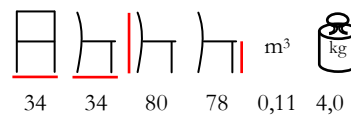

CITY/SG

barstool - steel anthracite with stained pine wooden seat

sgabello - acciaio antracite con sedile in pino tinto