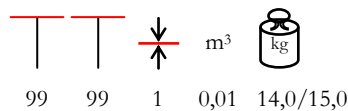

HPL TABLE TOPS PIANI TAVOLO HPL

HPL table tops are supplied on request; for any information about sizes, colours and availability, please contact our sales offices. HPL is high pressure laminate, it has a black core. Resistant to time wear, humidity, steam, ultraviolet rays, termites, mushrooms, spores, molds. It is a lifting surface from 6 mm and it is easy to install. Fire retardand class 2. NO chlorine, asbestos, formaldehyde, suitable for food contact.

Attention: remove the protective film from both sides and check fixing screws length

I piani tavolo in hpl vengono forniti su richiesta; per ogni informazione riguardo le misure, i colori e la disponibilità, per cortesia contattate i nostri uffici. HPL è un laminato ad alta pressione, si presenta con l'inconfondibile interno nero. Resiste all'usura del tempo, umidità, vapore, raggi ultravioletti, termiti, funghi, spore e muffe. È autoportante dai 6 mm, caratteristica che lo rende di semplice installazione. Autoestinguente e ignifugo classe 2. Non contiene cloro, amianto e formaldeide, idoneo al contatto alimentare. Certificato Fira Institute per l'emissione di formaldeide libera.

Attenzione: rimuovere la pellicola protettiva da entrambi i lati e verificare la lunghezza delle viti di fissaggio