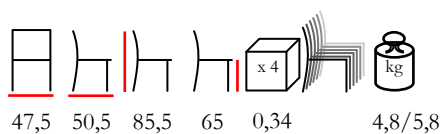

sgabello - polipropilene fiberglass

by Nardi

**TRILL/SG MINI**

barstool - polypropylene fiberglass

sgabello - polipropilene fiberglass

by Nardi

STACK MAXI/SG

barstool - polypropylene fiberglass regenerated