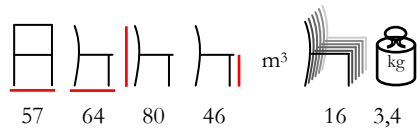

SUSY/P TEX

armchair - aluminium black - polyester ice
poltrona - alluminio nero - poliestere ice