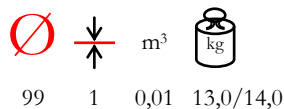

HPL TABLE TOPS PIANI TAVOLO HPL

HPL table tops are supplied on request; for any information about sizes, colours and availability, please contact our sales offices. HPL is high pressure laminate, it has a black core. Resistant to time wear, humidity, steam, ultraviolet rays, termites, mushrooms, spores, molds. It is a lifting surface from 6 mm and it is easy to install. Fire retardand class 2. NO chlorine, asbestos, formaldehyde, suitable for food contact.

Attention: remove the protective film from both sides and check fixing screws length

I piani tavolo in hpl vengono forniti su richiesta; per ogni informazione riguardo le misure, i colori e la disponibilità, per cortesia contattate i nostri uffici. HPL è un laminato ad alta pressione, si presenta con l'inconfondibile interno nero. Resiste all'usura del tempo, umidità, vapore, raggi ultravioletti, termiti, funghi, spore e muffe. È autoportante dai 6 mm, caratteristica che lo rende di semplice installazione. Autoestinguente e ignifugo classe 2. Non contiene cloro, amianto e formaldeide, idoneo al contatto alimentare. Certificato Fira Institute per l'emissione di formaldeide libera.

Attenzione: rimuovere la pellicola protettiva da entrambi i lati e verificare la lunghezza delle viti di fissaggio