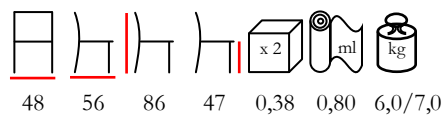

BOSTON/S FR

chair - white washed ashwood - upholstered

sedia - frassino decapato - imbottita