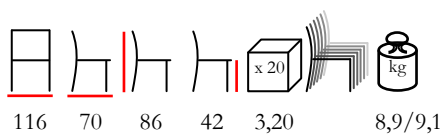

NET/D

sofa - polypropylene fiberglass

divano - polipropilene fiberglass