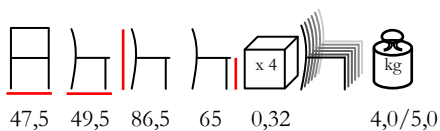

sgabello - polipropilene fiberglass

by Nardi

**FARO/SG MINI**

barstool - polypropylene fiberglass

sgabello - polipropilene fiberglass

by Nardi

**LIDO/SG**

barstool - polypropylene fiberglass