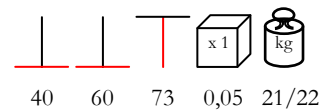

table base - cast iron varnished, max 90x120

base tavolo - ghisa verniciata, max 90x120

**BASE GHISA GRANDE**

table base - cast iron varnished, max 100x100 - Ø 140

base tavolo - ghisa verniciata, max 100x100 - Ø 140