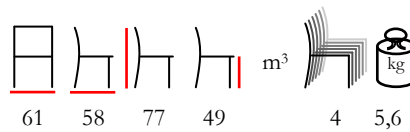

LAKE/P

armchair - aluminium anthracite - polyester anthracite

poltrona - alluminio antracite - poliestere antracite