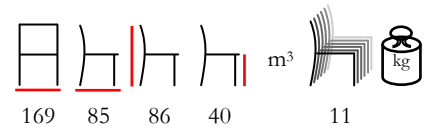

NANCY/D

sofa - aluminium anthracite - polyester rope

divano - alluminio antracite - poliestere corda