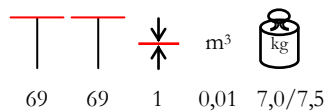

HPL TABLE TOPS PIANI TAVOLO HPL

HPL table tops are supplied on request; for any information about sizes, colours and availability, please contact our sales offices. HPL is high pressure laminate, it has a black core. Resistant to time wear, humidity, steam, ultraviolet rays, termites, mushrooms, spores, molds. It is a lifting surface from 6 mm and it is easy to install. Fire retardand class 2. NO chlorine, asbestos, formaldehyde, suitable for food contact.

Attention: remove the protective film from both sides and check fixing screws length

I piani tavolo in hpl vengono forniti su richiesta; per ogni informazione riguardo le misure, i colori e la disponibilità, per cortesia contattate i nostri uffici. HPL è un laminato ad alta pressione, si presenta con l'inconfondibile interno nero. Resiste all'usura del tempo, umidità, vapore, raggi ultravioletti, termiti, funghi, spore e muffe. È autoportante dai 6 mm, caratteristica che lo rende di semplice installazione. Autoestinguente e ignifugo classe 2. Non contiene cloro, amianto e formaldeide, idoneo al contatto alimentare. Certificato Fira Institute per l'emissione di formaldeide libera.

Attenzione: rimuovere la pellicola protettiva da entrambi i lati e verificare la lunghezza delle viti di fissaggio