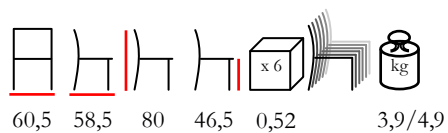

by Nardi

NET RELAX

armchair - polypropylene fiberglass

poltrona - polipropilene fiberglass