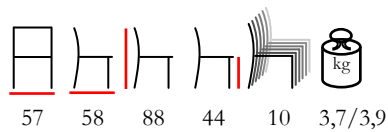

SINGAPORE/P

armchair - aluminium bamboo look - brown outdoor net

poltrona - alluminio bamboo look - rete marrone per esterno