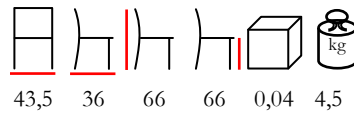

KNOCK/SG

barstool - unassembled steel/polypropylene
min. 10 pcs

sgabello - smontato acciaio - polipropilene
min. 10 pz

KNOCK/SG MINI

barstool - unassembled steel/polypropylene
min. 10 pcs

sgabello - smontato acciaio - polipropilene
min. 10 pz

frame white embossed

frame black embossed
telaio nero goffrato

frame industrial finishing
telaio finitura industriale

seat panel pp white

seat panel pp black

seat panel beech