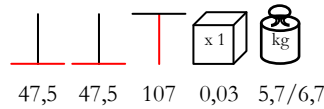

BASE FIORE HIGH

table base - aluminium varnished, max Ø 70 - 70x70

base tavolo - alluminio verniciato, max Ø 70 - 70x70