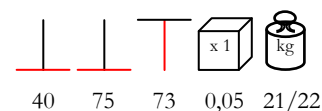

BASE GHISA DOPPIA

table base - cast iron varnished, max 180x90

base tavolo - ghisa verniciata, max 180x90