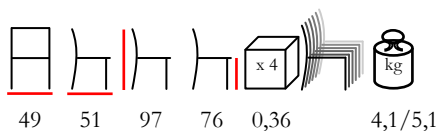

FARO/SG

barstool - polypropylene fiberglass

sgabello - polipropilene fiberglass

by Nardi

FARO/SG MINI

barstool - polypropylene fiberglass

sgabello - polipropilene fiberglass

by Nardi

LIDO/SG

barstool - polypropylene fiberglass

sgabello - polipropilene fiberglass

by Nardi

LIDO/SG MINI

barstool - polypropylene fiberglass

sgabello - polipropilene fiberglass

by Nardi