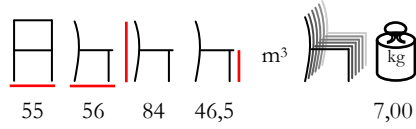

 m³

 kg

160 80 74 0,6 25,0

LEO/P

armchair - steel anthracite - solid scratched pine seat min. 20 pcs

poltrona - acciaio antracite - seduta in pino massello graffiato min. 20 pz

LEO/S

chair - steel anthracite - solid scratched pine seat min. 20 pcs