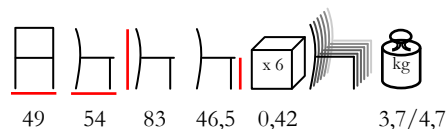

by Nardi

COSTA/P

armchair - polypropylene fiberglass

poltrona - polipropilene fiberglass