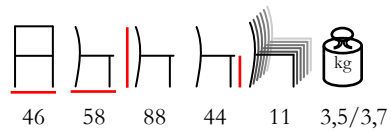

SINGAPORE PE/P

armchair - aluminium bamboo look - pe beige-brown

poltrona - alluminio bamboo look - pe beige-marrone

SINGAPORE PE/S

chair - aluminium bamboo look - pe beige-brown

sedia - alluminio bamboo look - pe beige-marrone