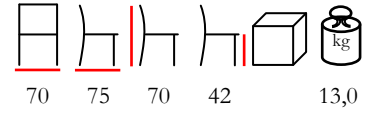

LORD/L

lounge - aluminium anthracitee - outdoor fabric beige-brown

lounge - alluminio antracite - tessuto per esterno beige-marrone