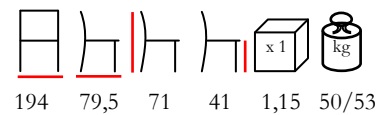

SEASIDE/LETTINO

daybed - wooden frame - mahogany backrest and feet

lettino - fusto in legno - schienale e piedini in mogano

SEASIDE/LOUNGE

lounge - wooden frame - mahogany backrests and feet

lounge - fusto in legno - schienali e piedini in mogano

SEASIDE/LOVE SEAT

love seat - wooden frame - mahogany backrests, armrests and feet

divano 2 posti - fusto in legno - schienali, braccioli e piedini in mogano

SEASIDE/DIVANO

sofa - wooden frame - mahogany backrests, armrests and feet

divano - fusto in legno - schienali, braccioli e piedini in mogano