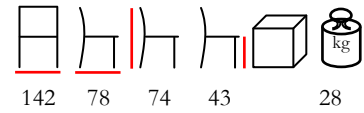

SEAL/D CORNER

two seaters with corner- aluminium anthracite - grey cushions

due posti con angolo - alluminio antracite - poliestere grigio