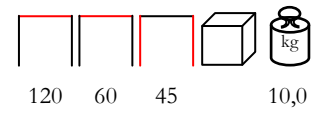

LORD/T

coffee table - aluminium anthracitee - top with glass

tavolino - alluminio antracite - piano con vetro