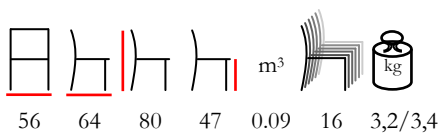

armchair - aluminium grey - polyester grey

poltrona - alluminio grigio - poliester grigio

BETTY/P

armchair - aluminium anthracite - polyester brown

poltrona - alluminio antracite - poliester marrone

WEST/P