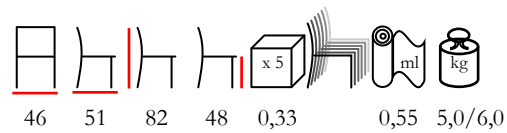

GEISHA/S

chair - steel varnished - upholstered

min. 10 pcs

sedia - acciaio verniciato - imbottita

min. 10 pz

CARLA/S

chair - steel varnished - upholstered

min. 20 pcs