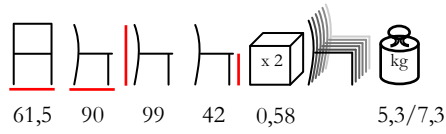

NET/L

lounge - polypropylene fiberglass

lounge - polipropilene fiberglass