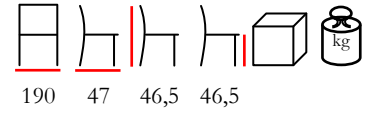

MEDO PANCA BASSA/ABETE

bench - solid fir wood 4 cm without back

panca - abete massiccio 4 cm senza schienale