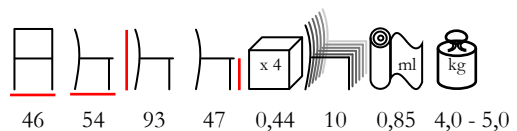

JOY/S

chair - aluminium anthracite/beige, upholstered with water repellent fabric

sedia - alluminio antracite/beige imbottita con stoffa idrorepellente