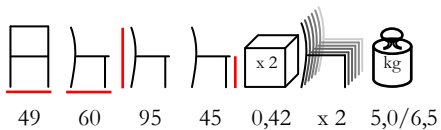

ROYAL/SI

chair - aluminium white washed-pe grey/white upholstered water repellent fabric seat

sedia - alluminio decapato-pe grigio/bianco sedile imbottito con stoffa idrorepellente