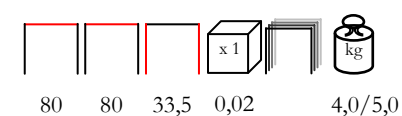

white
bianco

turtle dove
tortora

tobacco
tabacco

anthracite
antracite

by Nardi