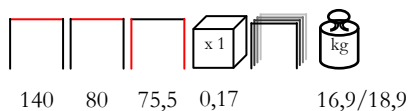

CUBE KIT/T HIGH 140x80x107

height lifting sistem - aluminium varnished

rialzo per tavolo - alluminio verniciato