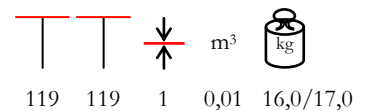

HPL TABLE TOPS PIANI TAVOLO HPL

HPL table tops are supplied on request; for any information about sizes, colours and availability, please contact our sales offices. HPL is high pressure laminate, it has a black core. Resistant to time wear, humidity, steam, ultraviolet rays, termites, mushrooms, spores, molds. It is a lifting surface from 6 mm and it is easy to install. Fire retardand class 2. NO chlorine, asbestos, formaldehyde, suitable for food contact.

Attention: remove the protective film from both sides and check fixing screws length

I piani tavolo in hpl vengono forniti su richiesta; per ogni informazione riguardo le misure, i colori e la disponibilità, per cortesia contattate i nostri uffici. HPL è un laminato ad alta pressione, si presenta con l'inconfondibile interno nero. Resiste all'usura del tempo, umidità, vapore, raggi ultravioletti, termiti, funghi, spore e muffe. È autoportante dai 6 mm, caratteristica che lo rende di semplice installazione. Autoestinguente e ignifugo classe 2. Non contiene cloro, amianto e formaldeide, idoneo al contatto alimentare. Certificato Fira Institute per l'emissione di formaldeide libera.

Attenzione: rimuovere la pellicola protettiva da entrambi i lati e verificare la lunghezza delle viti di fissaggio