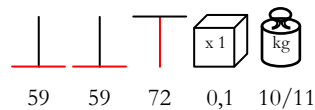

BASE FRASCA MAXI FIX

table base - aluminium varnished, max Ø 90 - 90x90

base tavolo - alluminio verniciato, max Ø 90 - 90x90