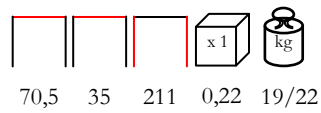

SIPARIO is a self-supporting outdoor divider that can be configured as desired, ideal for dividing open spaces. Made up of gridded elements that can be easily attached to each other without the use of screws; It is equipped with a container vase for plants, made of regenerated plastic.

SIPARIO è un divisorio autoportante da esterno configurabile a piacere, ideale per dividere gli spazi aperti. Costituito da elementi grigliati facilmente agganciabili tra loro senza l'uso di viti; è dotato di vaso contenitore per piante, realizzato in plastica rigenerata.

by Nardi

SIPARIO 3

gesso
gesso

cactus
cactus

basalto
basalto

terra
terra

SIPARIO 2

gesso
gesso

cactus
cactus

basalto
basalto

terra
terra

SIPARIO MODULO

gesso
gesso

cactus
cactus

basalto
basalto

terra
terra