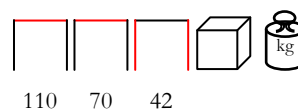

LEO POUF

pouf - solid pine teak look - olefin cushions

pouf - pino massello teak look - cuscini olefin