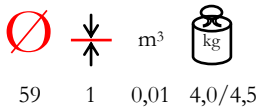

HPL TABLE TOPS PIANI TAVOLO HPL

HPL table tops are supplied on request; for any information about sizes, colours and availability, please contact our sales offices. HPL is high pressure laminate, it has a black core. Resistant to time wear, humidity, steam, ultraviolet rays, termites, mushrooms, spores, molds. It is a lifting surface from 6 mm and it is easy to install. Fire retardand class 2. NO chlorine, asbestos, formaldehyde, suitable for food contact.

Attention: remove the protective film from both sides and check fixing screws length

I piani tavolo in hpl vengono forniti su richiesta; per ogni informazione riguardo le misure, i colori e la disponibilità, per cortesia contattate i nostri uffici. HPL è un laminato ad alta pressione, si presenta con l'inconfondibile interno nero. Resiste all'usura del tempo, umidità, vapore, raggi ultravioletti, termiti, funghi, spore e muffe. È autoportante dai 6 mm, caratteristica che lo rende di semplice installazione. Autoestinguente e ignifugo classe 2. Non contiene cloro, amianto e formaldeide, idoneo al contatto alimentare. Certificato Fira Institute per l'emissione di formaldeide libera.

Attenzione: rimuovere la pellicola protettiva da entrambi i lati e verificare la lunghezza delle viti di fissaggio