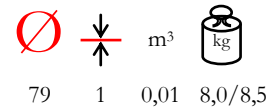

HPL TABLE TOPS PIANI TAVOLO HPL

HPL table tops are supplied on request; for any information about sizes, colours and availability, please contact our sales offices. HPL is high pressure laminate, it has a black core. Resistant to time wear, humidity, steam, ultraviolet rays, termites, mushrooms, spores, molds. It is a lifting surface from 6 mm and it is easy to install. Fire retardand class 2. NO chlorine, asbestos, formaldehyde, suitable for food contact.

Attention: remove the protective film from both sides and check fixing screws length

I piani tavolo in hpl vengono forniti su richiesta; per ogni informazione riguardo le misure, i colori e la disponibilità, per cortesia contattate i nostri uffici. HPL è un laminato ad alta pressione, si presenta con l'inconfondibile interno nero. Resiste all'usura del tempo, umidità, vapore, raggi ultravioletti, termiti, funghi, spore e muffe. È autoportante dai 6 mm, caratteristica che lo rende di semplice installazione. Autoestinguente e ignifugo classe 2. Non contiene cloro, amianto e formaldeide, idoneo al contatto alimentare. Certificato Fira Institute per l'emissione di formaldeide libera.

Attenzione: rimuovere la pellicola protettiva da entrambi i lati e verificare la lunghezza delle viti di fissaggio