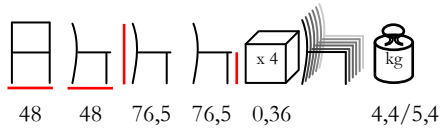

STACK MAXI/SG

barstool - polypropylene fiberglass regenerated

sgabello - polipropilene fiberglass rigenerato

by Nardi

gesso
gesso

cactus
cactus

basalto
basalto

terra
terra

STACK MINI/SG

barstool - polypropylene fiberglass regenerated

sgabello - polipropilene fiberglass rigenerato

by Nardi

gesso
gesso

cactus
cactus

basalto
basalto

terra
terra