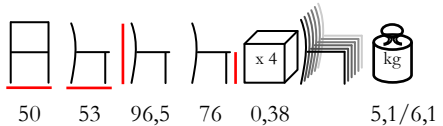

by Nardi

NET/SG

barstool - polypropylene fiberglass

sgabello - polipropilene fiberglass

NET/SG MINI

barstool - polypropylene fiberglass

sgabello - polipropilene fiberglass

by Nardi

TRILL/SG

barstool - polypropylene fiberglass

sgabello - polipropilene fiberglass

by Nardi

TRILL/SG MINI

barstool - polypropylene fiberglass

sgabello - polipropilene fiberglass

by Nardi