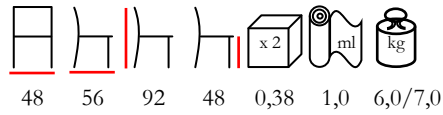

LIWY/S

chair - stained beechwood - upholstered
min. 30 pcs

sedia - faggio tinto - imbottita
min. 30 pz