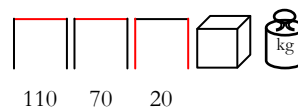

LEO TC

coffee table - solid pine teak look

tavolino - pino massello teak look