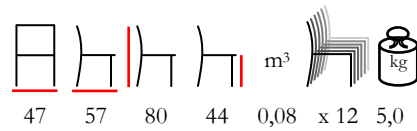

CITY/P CORDINO

armchair - steel - polyester

poltrona - acciaio - poliester

CITY/S CORDINO

chair - steel anthracite - polyester

sedia - acciaio antracite - poliester

CRIS/P

armchair - steel ral colour - polyester min.50 pcs