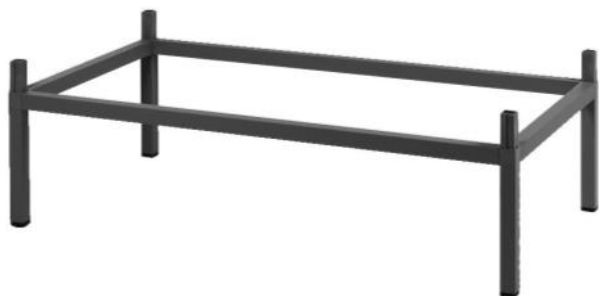

CUBE/T 120x70

table - aluminium varnished - durelTOP

tavolo - alluminio verniciato - durelTOP

by Nardi

CUBE KIT/T HIGH 120x70x107

height lifting sistem - aluminium varnished

rialzo per tavolo - alluminio verniciato

by Nardi

CUBE/T 140x80

table - aluminium varnished - durelTOP

tavolo - alluminio verniciato - durelTOP

by Nardi

CUBE KIT/T HIGH 140x80x107

height lifting sistem - aluminium varnished

rialzo per tavolo - alluminio verniciato

by Nardi