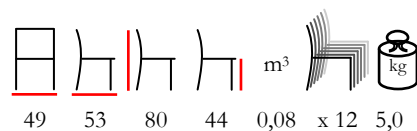

CRIS/S

chair - steel ral colour - polyester min. 50 pcs

sedia - acciaio colori ral - poliester min. 50 pz