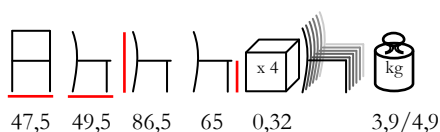

sgabello - polipropilene fiberglass

by Nardi

**LIDO/SG MINI**

barstool - polypropylene fiberglass

sgabello - polipropilene fiberglass

by Nardi

by Nardi

NET/SG