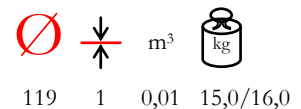

HPL TABLE TOPS PIANI TAVOLO HPL

HPL table tops are supplied on request; for any information about sizes, colours and availability, please contact our sales offices. HPL is high pressure laminate, it has a black core. Resistant to time wear, humidity, steam, ultraviolet rays, termites, mushrooms, spores, molds. It is a lifting surface from 6 mm and it is easy to install. Fire retardand class 2. NO chlorine, asbestos, formaldehyde, suitable for food contact.

Attention: remove the protective film from both sides and check fixing screws length

I piani tavolo in hpl vengono forniti su richiesta; per ogni informazione riguardo le misure, i colori e la disponibilità, per cortesia contattate i nostri uffici. HPL è un laminato ad alta pressione, si presenta con l'inconfondibile interno nero. Resiste all'usura del tempo, umidità, vapore, raggi ultravioletti, termiti, funghi, spore e muffe. È autoportante dai 6 mm, caratteristica che lo rende di semplice installazione. Autoestinguente e ignifugo classe 2. Non contiene cloro, amianto e formaldeide, idoneo al contatto alimentare. Certificato Fira Institute per l'emissione di formaldeide libera.

Attenzione: rimuovere la pellicola protettiva da entrambi i lati e verificare la lunghezza delle viti di fissaggio