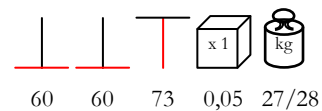

BASE GHISA GRANDE

table base - cast iron varnished, max 100x100 - Ø 140

base tavolo - ghisa verniciata, max 100x100 - Ø 140