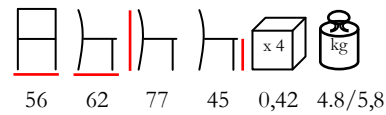

LORD/P

armchair - aluminium anthracite - outdoor
fabric light grey

poltrona - alluminio antracite - tessuto per esterno
grigio chiaro