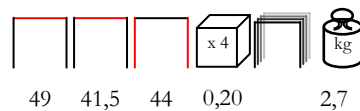

armchair adjusting to 2 positions - polypropylene fiberglass

poltrona a 2 posizioni - polipropilene fiberglass

POGGIO/T

foot stool - polypropylene fiberglass

poggiapiedi - polipropilene fiberglass

by Nardi