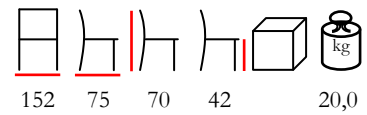

LORD/D

sofa - aluminium anthracitee - outdoor fabric beige-brown

divano - alluminio antracite - tessuto per esterno beige-marrone