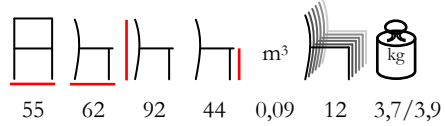

TIMOR/P PE

armchair - aluminium - bamboo look - pe burned

poltrona - alluminio - finitura bamboo - pe bruciato