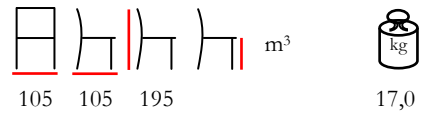

SWING

hanging armchair - dark brown steel - light brown cushion

poltrona sospesa - acciaio marrone scuro - cuscino marrone chiaro