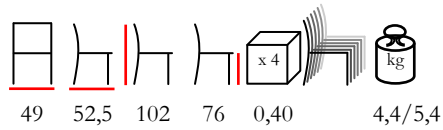

by Nardi

NET/SG

barstool - polypropylene fiberglass

sgabello - polipropilene fiberglass

NET/SG MINI

barstool - polypropylene fiberglass

sgabello - polipropilene fiberglass

by Nardi

TRILL/SG

barstool - polypropylene fiberglass

sgabello - polipropilene fiberglass

by Nardi

TRILL/SG MINI

barstool - polypropylene fiberglass

sgabello - polipropilene fiberglass

by Nardi