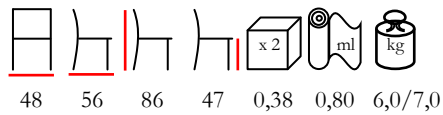

BOSTON/S

chair - stained beechwood - upholstered

sedia - faggio tinto - imbottita