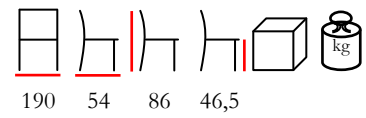

MEDO PANCA/ABETE

bench - solid fir wood 4 cm with back

panca - abete massiccio 4 cm con schienale