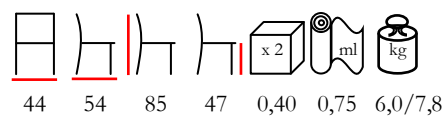

GEISHA/S

chair - steel varnished - upholstered

min. 10 pcs

sedia - acciaio verniciato - imbottita

min. 10 pz

CARLA/S

chair - steel varnished - upholstered

min. 20 pcs