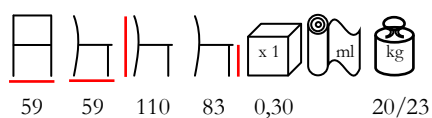

VULKAN/SG

swivel barstool - steel varnished - upholstered
min. 5 pcs

sgabello girevole - acciaio verniciato - imbottito
min. 5 pz