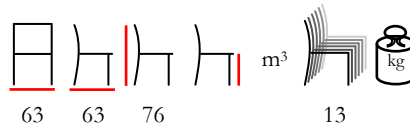

LAKE/P

armchair - aluminium anthracite - polyester mustard

poltrona - alluminio antracite - poliestere senape