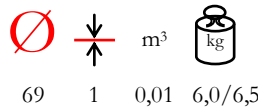

HPL TABLE TOPS PIANI TAVOLO HPL

HPL table tops are supplied on request; for any information about sizes, colours and availability, please contact our sales offices. HPL is high pressure laminate, it has a black core. Resistant to time wear, humidity, steam, ultraviolet rays, termites, mushrooms, spores, molds. It is a lifting surface from 6 mm and it is easy to install. Fire retardand class 2. NO chlorine, asbestos, formaldehyde, suitable for food contact.

Attention: remove the protective film from both sides and check fixing screws length

I piani tavolo in hpl vengono forniti su richiesta; per ogni informazione riguardo le misure, i colori e la disponibilità, per cortesia contattate i nostri uffici. HPL è un laminato ad alta pressione, si presenta con l'inconfondibile interno nero. Resiste all'usura del tempo, umidità, vapore, raggi ultravioletti, termiti, funghi, spore e muffe. È autoportante dai 6 mm, caratteristica che lo rende di semplice installazione. Autoestinguente e ignifugo classe 2. Non contiene cloro, amianto e formaldeide, idoneo al contatto alimentare. Certificato Fira Institute per l'emissione di formaldeide libera.

Attenzione: rimuovere la pellicola protettiva da entrambi i lati e verificare la lunghezza delle viti di fissaggio