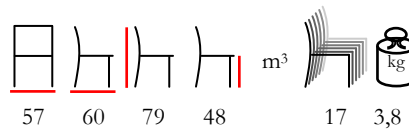

WEST/P

armchair - aluminium anthracite - polyester ice

poltrona - alluminio antracite - poliestere ice