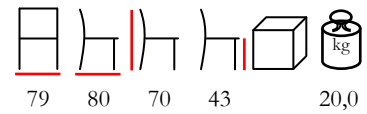

DIVA/L

lounge - aluminium anthracite - polyester grey

lounge - alluminio antracite - poliestere grigio