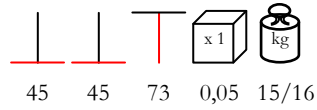

silver

anthracite

antracite

by Nardi

BASE GHISA PICCOLA

table base - cast iron varnished, max 90x90 - Ø 100

base tavolo - ghisa verniciata, max 90x90 - Ø 100

**BASE GHISA MEDIA**