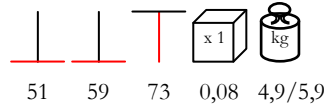

BASE FLUTE PIEGHEVOLE

folding table base - aluminium varnished, max Ø 70

base tavolo pieghevole - alluminio verniciato, max Ø 70