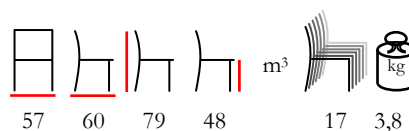

armchair - aluminium anthracite - polyester ice

poltrona - alluminio antracite - poliestere ice

WEST/P

armchair - aluminium anthracite - polyester brown

poltrona - alluminio antracite - poliestere marrone