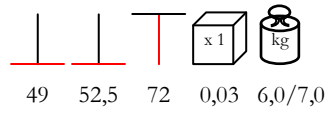

BASE IBISCO PIEGHEVOLE

table base - aluminium varnished, max Ø 80 - 80x80

base tavolo - alluminio verniciato, max Ø 80 - 80x80