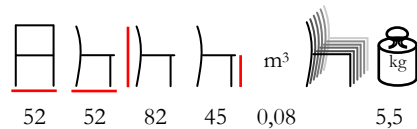

SCHOOL CHAIR ALU/S

chair - aluminium varnished - min. 20 pcs

sedia - alluminio verniciato - min. 20 pz

STRING/S

chair - steel varnished - min. 20 pcs

sedia - acciaio verniciato - min. 20 pz

JOY/S

chair - aluminium anthracite/beige, upholstered with water repellent fabric